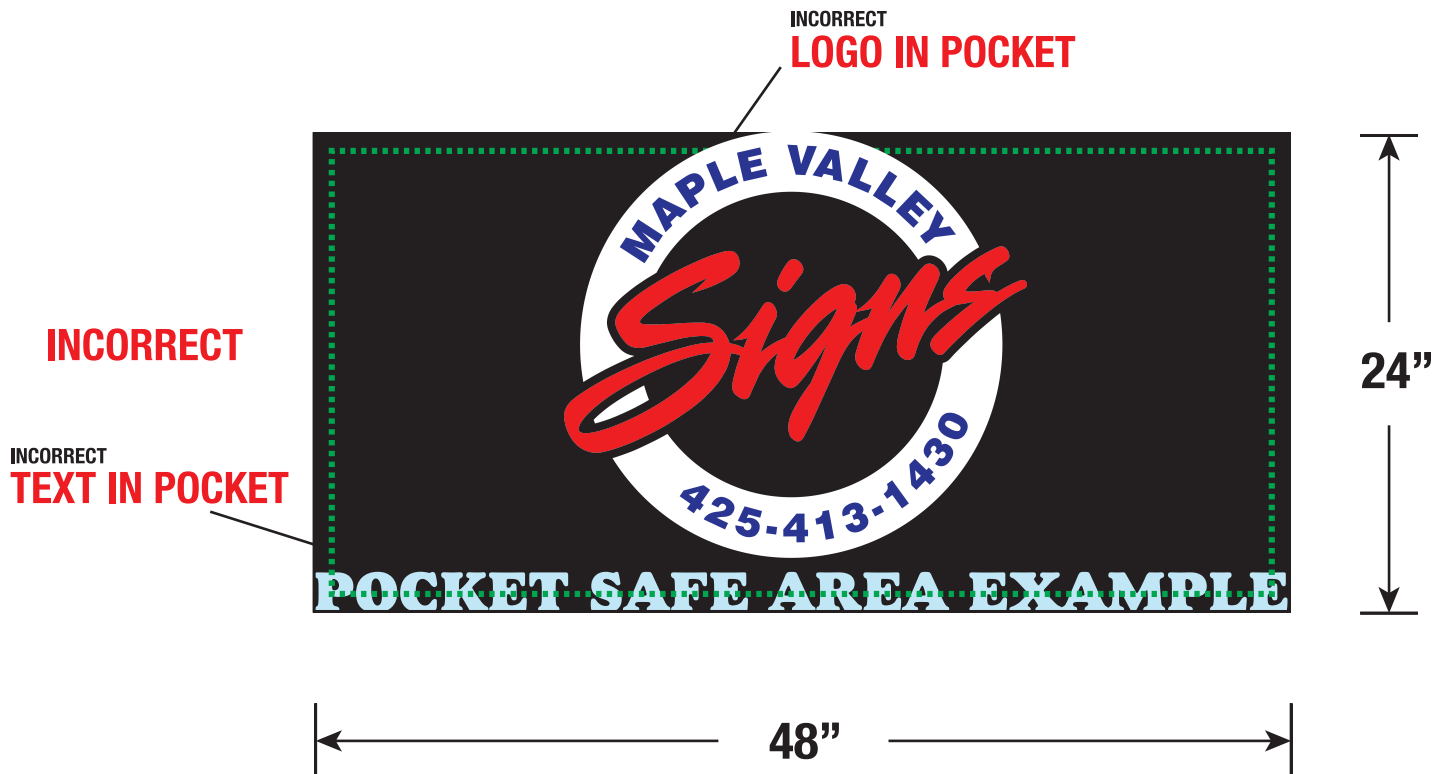

Example Banners: 24" x 48" Finished Size with 2" Pockets on all sides.

TEXT & LOGOS SHOULD ALWAYS PRINT INSIDE THE DASHED LINE OR "SAFE AREA."
THE DASHED LINE REPRESENTS THE WELD OR HEM THAT WILL DISRUPT YOUR
ARTWORK IF IT IS DESIGNED IN THE POCKET AREA

THE SAFE AREA IN THIS EXAMPLE WOULD MEASURE
20"h x 44"w BECAUSE OF THE 2" POCKET ON EACH SIDE OF THE BANNER.

NO TEXT OR LOGOS IN POCKET

CORRECT

BACKGROUND IN POCKETS OK